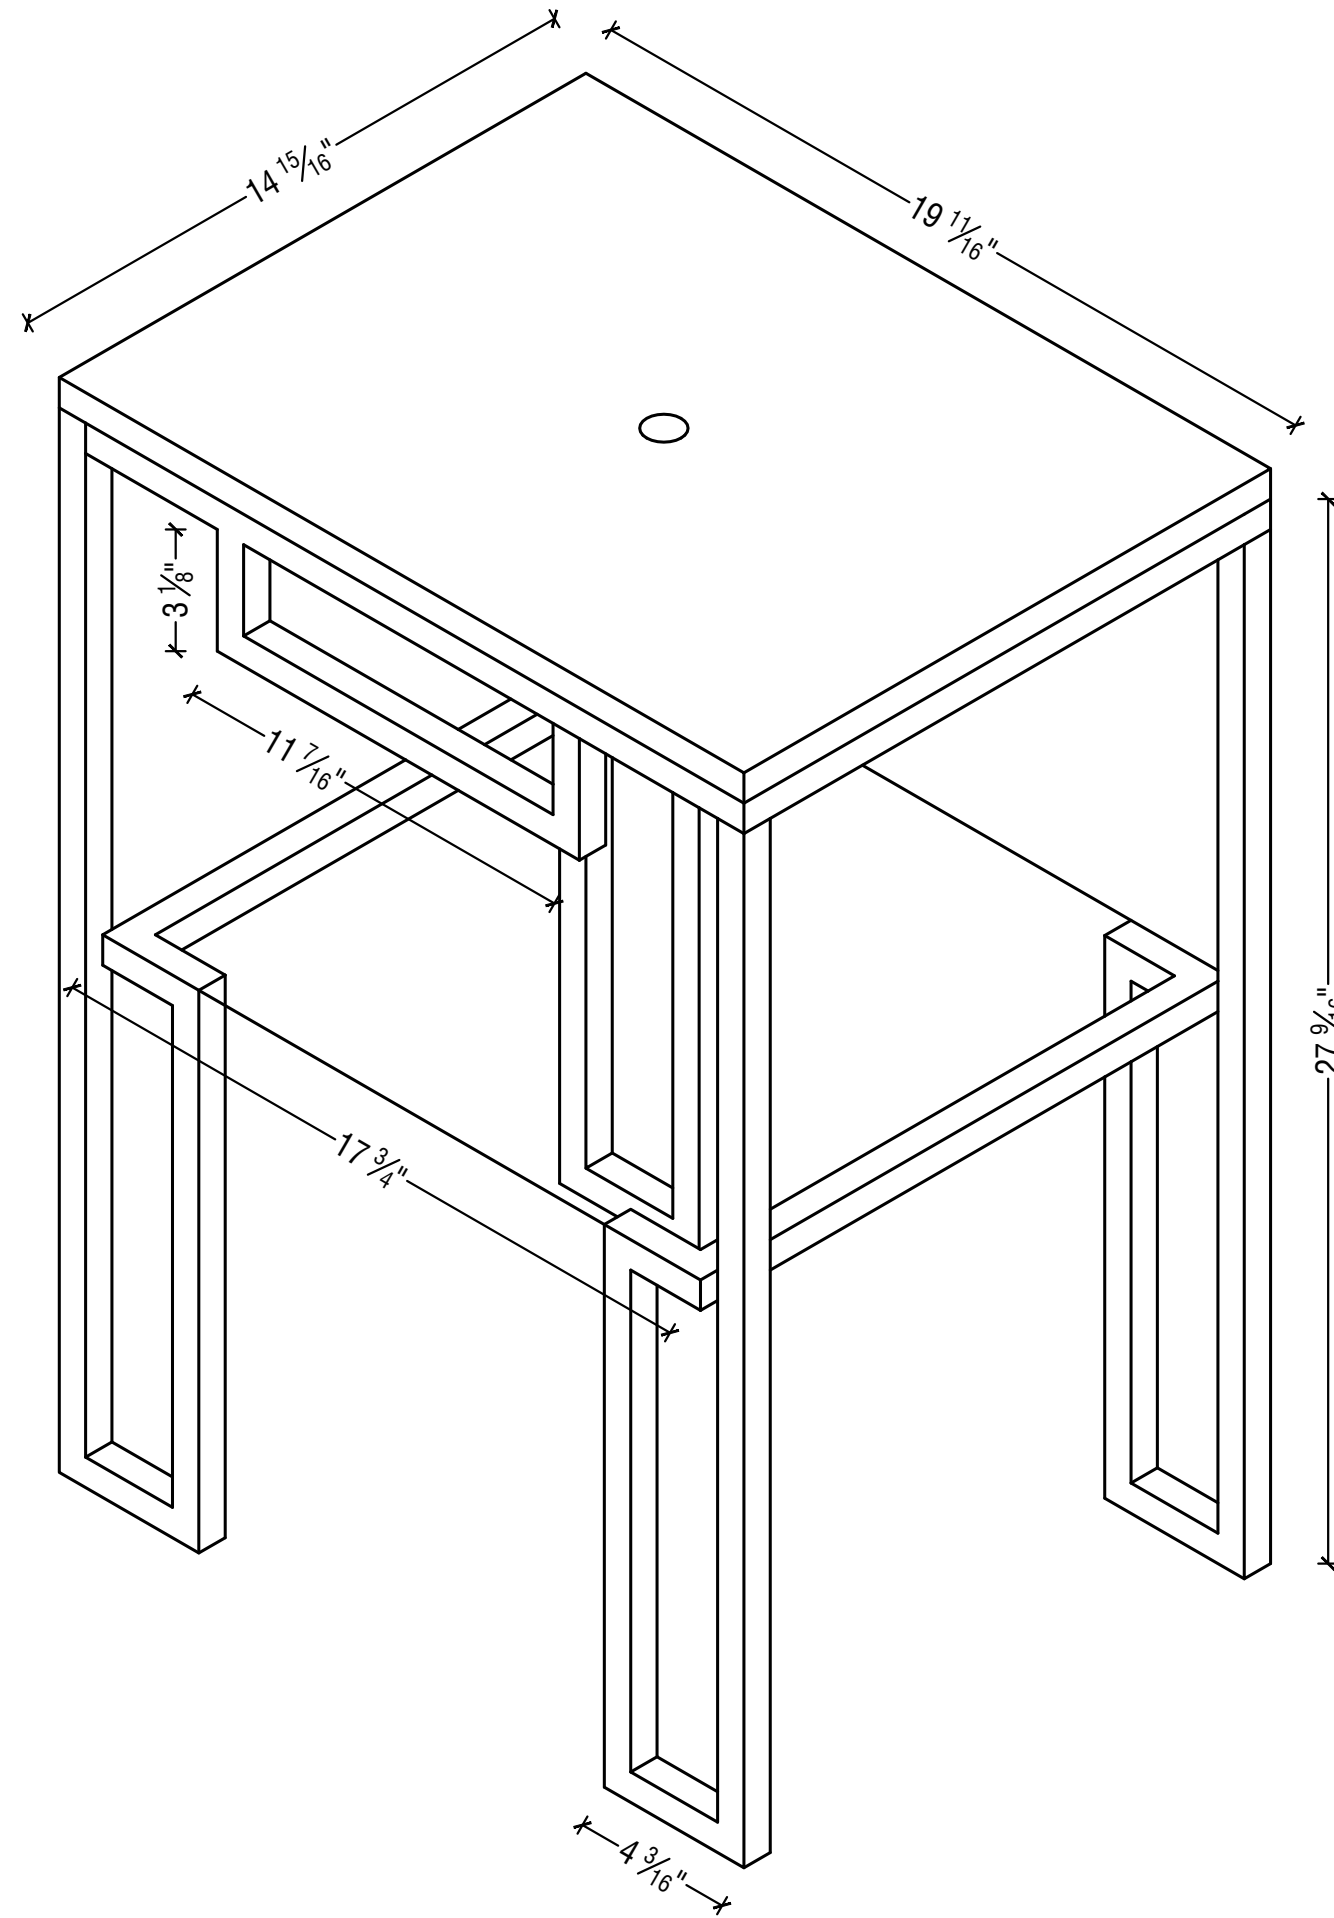

MINI HUGO VANITY SPECS

SUMMARY:	
Width	: $19 \frac{1}{16}$ "
Depth	: $14 \frac{15}{16}$ "
Height	: $28 \frac{3}{8}$ " (With Stone Surface)
Height	: $27 \frac{15}{16}$ " (With Glass Surface)
Stone surface	$\frac{13}{16}$ "
Glass surface	$\frac{3}{8}$ "