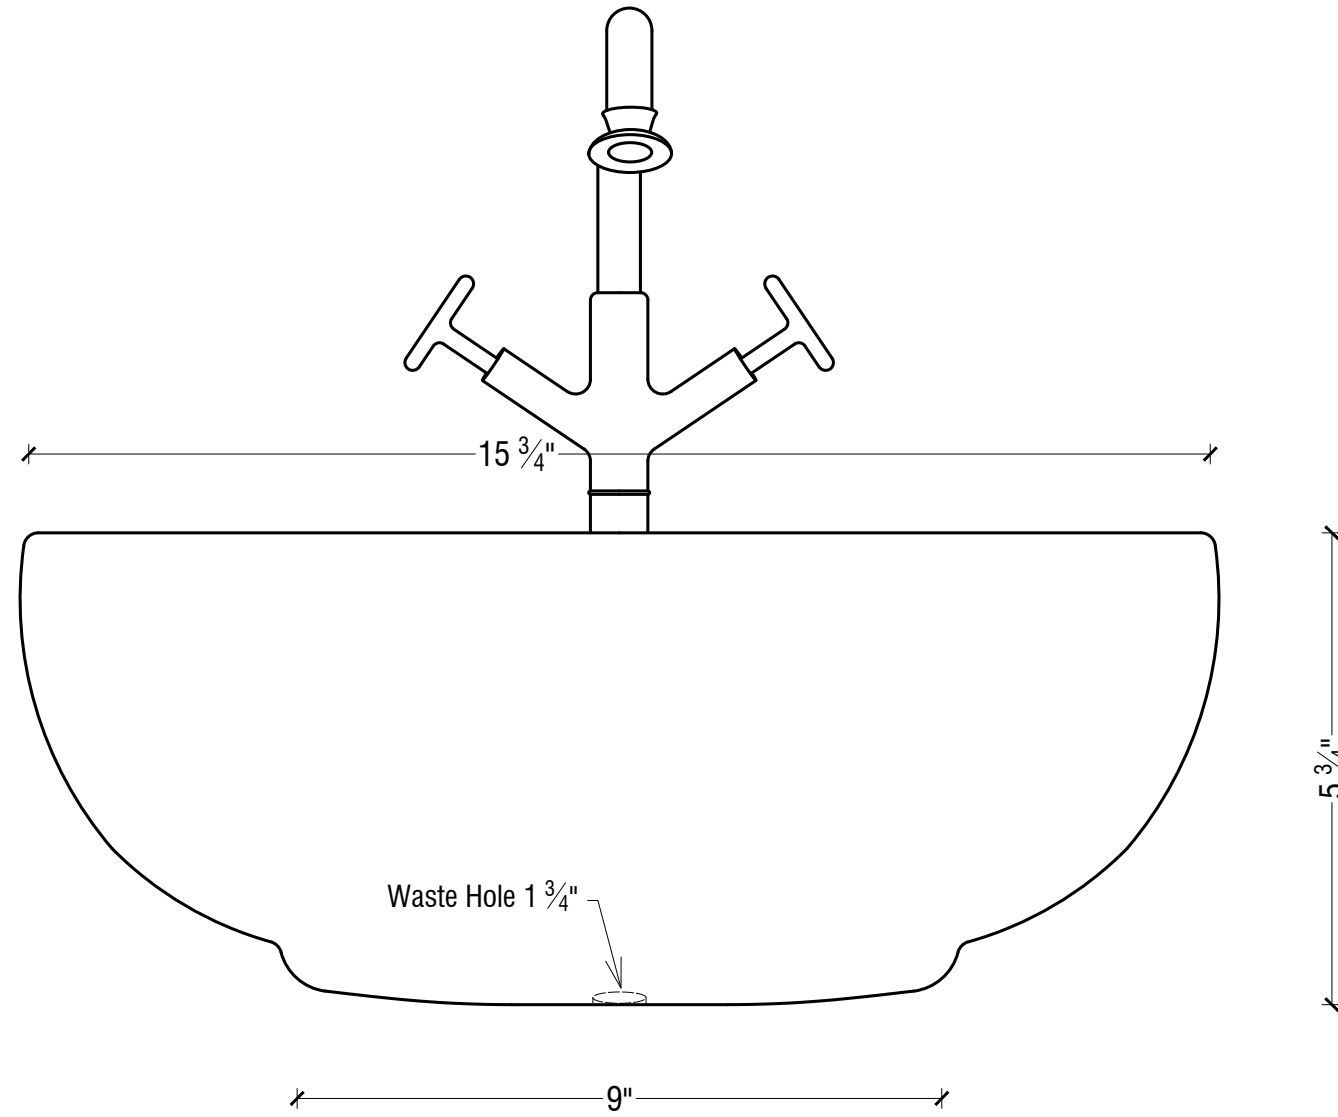

MADELINE SINK

SUMMARY:

Diameter	: 15 3/4"
Base Diameter	: 9"
Height	: 5 3/4"
Waste Hole	: 1 3/4"